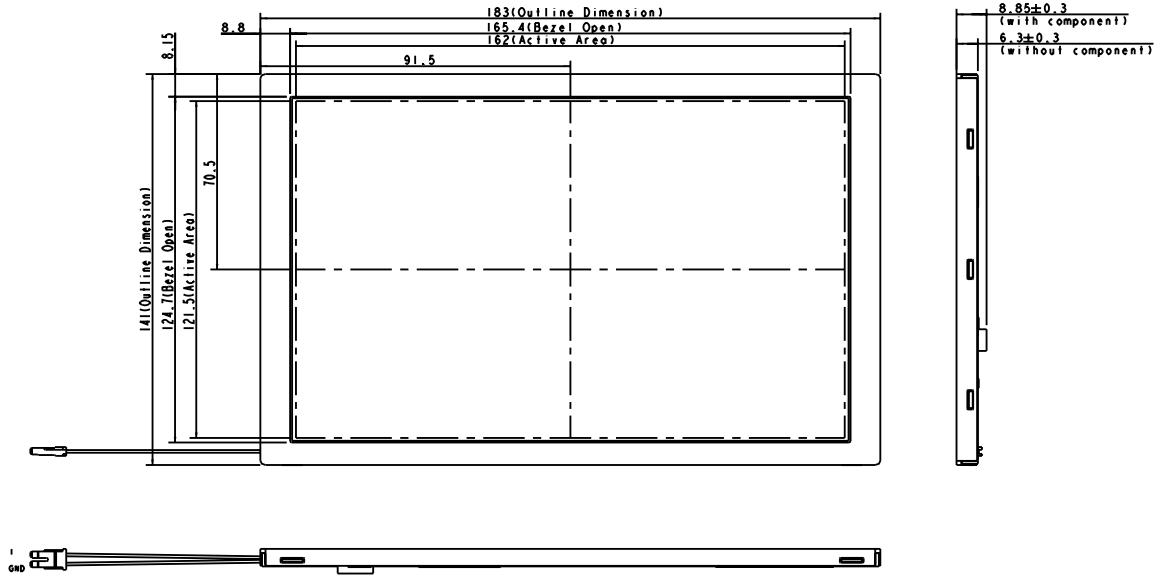

Physical Data

- Module Size.....183W x141H x8.85T mm
- Viewing Area Size.....162W x121.5 H mm
- Dot Pitch.....0.205W x 0.205H mm
- Weight.....TBA

Electrical Characteristics (VCC=3.3±0.125V 25°C)

PARAMETER	SYM	CONDITION	MIN	TYP	MAX	UNIT
OPERATING VOLTAGE	V _{CC}	-	3.0	3.6	3.6	V
OPERATING VOLTAGE	V _{LED}	-	4.5	5.0	5.5	V
INPUT HIGH VOLTAGE	V _{IH}	-	0.7*V _{CC}	-	V _{CC}	V
INPUT LOW VOLTAGE	V _{IL}	-	0	-	0.3*V _{CC}	V
OPERATING CURRENT	I _{CC}	V _{CC} = 3.3V	-	150	200	mA
OPERATING CURRENT LED	I _{LED}	-	-	TBA	-	mA
POWER CONSUMPTION	P	Logic only	-	0.5	-	W
BRIGHTNESS	L	Average	200	250	-	cd/m ²

Power Supply

Pin Connections

PIN NO.	SYMBOL		FUNCTION
1	Vss	-	Power Ground
2	Vss	-	Power Ground
3	ADJ	-	LED Brightness Adjustment
4	VLED	-	Power Supply for LED (Vled = 5.0V, 5%)
5	VLED	-	Power Supply for LED (Vled = 5.0V, 5%)
6	VLED	-	Power Supply for LED (Vled = 5.0V, 5%)
7	Vcc	-	Power Supply
8	Vcc	-	Power Supply
9	DE	L	Data Enable
10	Vss	-	Power Ground
11	Vss	-	Power Ground
12	Vss	-	Power Ground
13-15	B5-B3	H/L	Blue Data 5-3
16	Vss	-	Power Ground
17-19	B2-B0	H/L	Blue Data 2-0
20	Vss	-	Power Ground
21-23	G5-G3	H/L	Green Data 5-3
24	Vss	-	Power Ground
25-27	G2-G0	H/L	Green Data 2-0
28	Vss	-	Power Ground
29-31	R5-R3	H/L	Red Data 5-3
32	Vss	-	Power Ground
33-35	R2-R0	H/L	Red Data 2-0
36	Vss	-	Power Ground
37	NC	-	No Connect
38	DCLK	H/L	Data Clock
39	NC	-	No Connect
40	NC	-	No Connect

7. MECHANICAL DIMENSION

7.1 Front Side

[Unit : mm]

7.2 Rear Side

NOTE:
1.UNDEFINED TOLERANCE TO BE: ±0.3mm