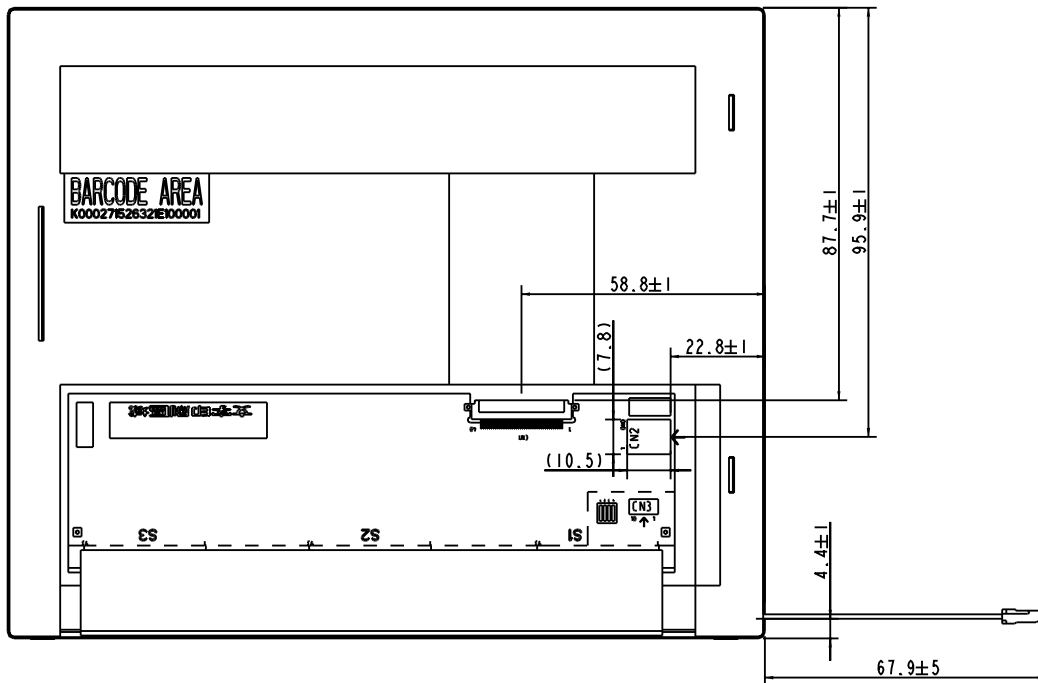

Physical Data

- Module Size.....183W x141H x8.85T mm
- Viewing Area Size.....162W x121.5 H mm
- Dot Pitch.....0.205W x 0.205H mm
- Weight.....TBA

Electrical Characteristics (VCC=3.3±0.125V 25°C)

PARAMETER	SYM	CONDITION	MIN	TYP	MAX	UNIT
OPERATING VOLTAGE	V _{CC}	-	3.0	3.6	3.6	V
OPERATING VOLTAGE	V _{LED}	-	4.5	5.0	5.5	V
INPUT HIGH VOLTAGE	V _{IH}	-	0.7*V _{CC}	-	V _{CC}	V
INPUT LOW VOLTAGE	V _{IL}	-	0	-	0.3*V _{CC}	V
OPERATING CURRENT	I _{CC}	V _{CC} = 3.3V	-	150	200	mA
OPERATING CURRENT LED	I _{LED}	-	-	TBA	-	mA
POWER CONSUMPTION	P	Logic only	-	0.5	-	W
BRIGHTNESS	L	Average	200	250	-	cd/m ²

Power Supply

Pin Connections

PIN NO.	SYMBOL		FUNCTION
1	Vss	-	Power Ground
2	Vss	-	Power Ground
3	ADJ	-	LED Brightness Adjustment
4	VLED	-	Power Supply for LED (Vled = 5.0V, 5%)
5	VLED	-	Power Supply for LED (Vled = 5.0V, 5%)
6	VLED	-	Power Supply for LED (Vled = 5.0V, 5%)
7	Vcc	-	Power Supply
8	Vcc	-	Power Supply
9	DE	L	Data Enable
10	Vss	-	Power Ground
11	Vss	-	Power Ground
12	Vss	-	Power Ground
13-15	B5-B3	H/L	Blue Data 5-3
16	Vss	-	Power Ground
17-19	B2-B0	H/L	Blue Data 2-0
20	Vss	-	Power Ground
21-23	G5-G3	H/L	Green Data 5-3
24	Vss	-	Power Ground
25-27	G2-G0	H/L	Green Data 2-0
28	Vss	-	Power Ground
29-31	R5-R3	H/L	Red Data 5-3
32	Vss	-	Power Ground
33-35	R2-R0	H/L	Red Data 2-0
36	Vss	-	Power Ground
37	NC	-	No Connect
38	DCLK	H/L	Data Clock
39	NC	-	No Connect
40	NC	-	No Connect

7. MECHANICAL DIMENSION

7.1 Front Side

[Unit : mm]

7.2 Rear Side

NOTE:
1.UNDEFINED TOLERANCE TO BE: ±0.3mm