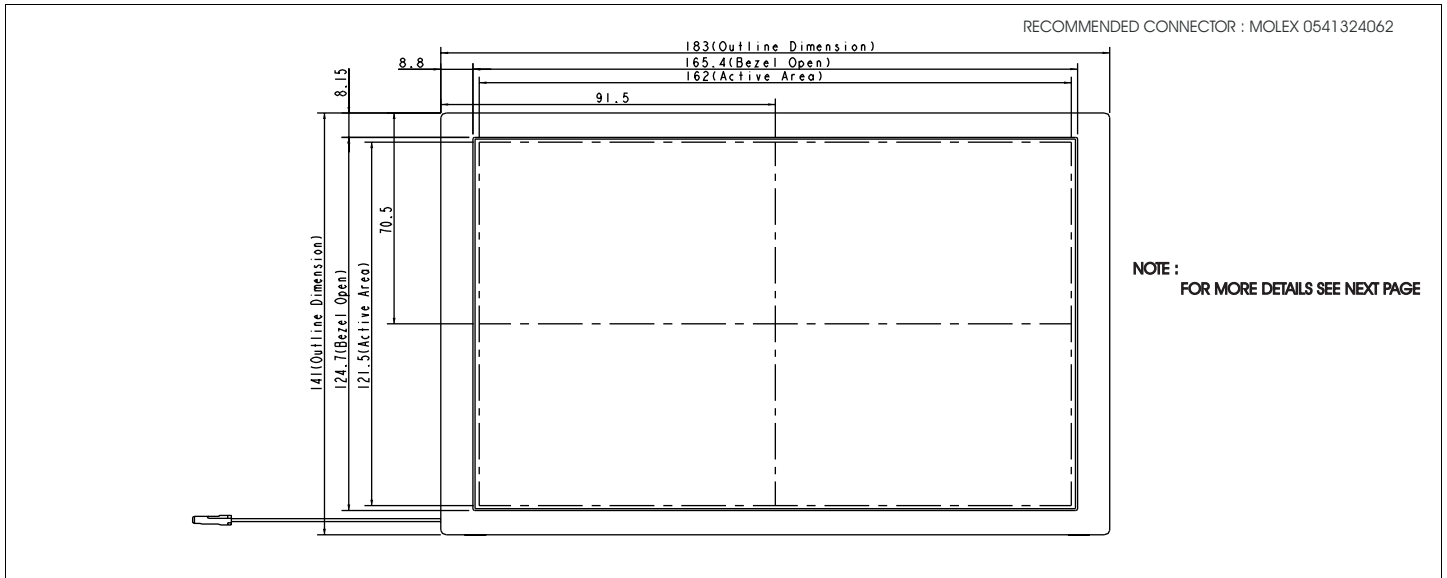

HDA800S-C

Dimensional Drawing

8" ,SVGA (800 X600) , TFT Color Graphics ,White LED Backlight

Features

- Viewing Angle(H/V).....130/110 degrees
- High Contrast.....500:1
- Fast Response Time.....25 msec
- Built-in Controller.....none

Physical Data

- Module Size.....183W x141H x8.85T mm
- Viewing Area Size.....162W x121.5 H mm
- Dot Pitch.....0.205W x 0.205H mm
- Weight.....TBA

Electrical Characteristics (VCC=3.3±0.125V 25°C)

PARAMETER	SYM	CONDITION	MIN	TYP	MAX	UNIT
OPERATING VOLTAGE	V _{CC}	-	3.0	3.6	3.6	V
OPERATING VOLTAGE	V _{LED}	-	4.5	5.0	5.5	V
INPUT HIGH VOLTAGE	V _{IH}	-	0.7*V _{CC}	-	V _{CC}	V
INPUT LOW VOLTAGE	V _{IL}	-	0	-	0.3*V _{CC}	V
OPERATING CURRENT	I _{CC}	V _{CC} = 3.3V	-	150	200	mA
OPERATING CURRENT LED	I _{LED}	-	-	TBA	-	mA
POWER CONSUMPTION	P	Logic only	-	0.5	-	W
BRIGHTNESS	L	Average	200	250	-	cd/m ²

Power Supply

Pin Connections

PIN NO.	SYMBOL		FUNCTION
1	Vss	-	Power Ground
2	Vss	-	Power Ground
3	ADJ	-	LED Brightness Adjustment
4	VLED	-	Power Supply for LED (Vled = 5.0V, 5%)
5	VLED	-	Power Supply for LED (Vled = 5.0V, 5%)
6	VLED	-	Power Supply for LED (Vled = 5.0V, 5%)
7	Vcc	-	Power Supply
8	Vcc	-	Power Supply
9	DE	L	Data Enable
10	Vss	-	Power Ground
11	Vss	-	Power Ground
12	Vss	-	Power Ground
13-15	B5-B3	H/L	Blue Data 5-3
16	Vss	-	Power Ground
17-19	B2-B0	H/L	Blue Data 2-0
20	Vss	-	Power Ground
21-23	G5-G3	H/L	Green Data 5-3
24	Vss	-	Power Ground
25-27	G2-G0	H/L	Green Data 2-0
28	Vss	-	Power Ground
29-31	R5-R3	H/L	Red Data 5-3
32	Vss	-	Power Ground
33-35	R2-R0	H/L	Red Data 2-0
36	Vss	-	Power Ground
37	NC	-	No Connect
38	DCLK	H/L	Data Clock
39	NC	-	No Connect
40	NC	-	No Connect

7. MECHANICAL DIMENSION

7.1 Front Side

[Unit : mm]

7.2 Rear Side

NOTE:
1.UNDEFINED TOLERANCE TO BE: ±0.3mm