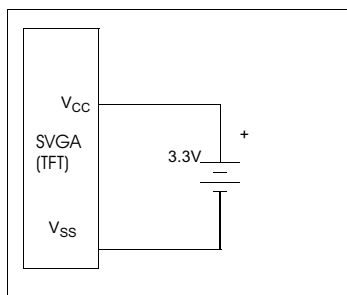

HDA800S-C

Dimensional Drawing

8" ,SVGA (800 X600) , TFT Color Graphics ,White LED Backlight

Features

- Viewing Angle(H/V).....130/110 degrees
- High Contrast.....500:1
- Fast Response Time.....25 msec
- Built-in Controller.....none

Physical Data

- Module Size.....183W x141H x8.85T mm
- Viewing Area Size.....162W x121.5 H mm
- Dot Pitch.....0.205W x 0.205H mm
- Weight.....TBA

Electrical Characteristics (VCC=3.3±0.125V 25°C)

PARAMETER	SYM	CONDITION	MIN	TYP	MAX	UNIT
OPERATING VOLTAGE	V _{CC}	-	3.0	3.6	3.6	V
OPERATING VOLTAGE	V _{LED}	-	4.5	5.0	5.5	V
INPUT HIGH VOLTAGE	V _{IH}	-	0.7*V _{CC}	-	V _{CC}	V
INPUT LOW VOLTAGE	V _{IL}	-	0	-	0.3*V _{CC}	V
OPERATING CURRENT	I _{CC}	V _{CC} = 3.3V	-	150	200	mA
OPERATING CURRENT LED	I _{LED}	-	-	TBA	-	mA
POWER CONSUMPTION	P	Logic only	-	0.5	-	W
BRIGHTNESS	L	Average	200	250	-	cd/m ²

Power Supply

Pin Connections

PIN NO.	SYMBOL		FUNCTION
1	Vss	-	Power Ground
2	Vss	-	Power Ground
3	ADJ	-	LED Brightness Adjustment
4	VLED	-	Power Supply for LED (Vled = 5.0V, 5%)
5	VLED	-	Power Supply for LED (Vled = 5.0V, 5%)
6	VLED	-	Power Supply for LED (Vled = 5.0V, 5%)
7	Vcc	-	Power Supply
8	Vcc	-	Power Supply
9	DE	L	Data Enable
10	Vss	-	Power Ground
11	Vss	-	Power Ground
12	Vss	-	Power Ground
13-15	B5-B3	H/L	Blue Data 5-3
16	Vss	-	Power Ground
17-19	B2-B0	H/L	Blue Data 2-0
20	Vss	-	Power Ground
21-23	G5-G3	H/L	Green Data 5-3
24	Vss	-	Power Ground
25-27	G2-G0	H/L	Green Data 2-0
28	Vss	-	Power Ground
29-31	R5-R3	H/L	Red Data 5-3
32	Vss	-	Power Ground
33-35	R2-R0	H/L	Red Data 2-0
36	Vss	-	Power Ground
37	NC	-	No Connect
38	DCLK	H/L	Data Clock
39	NC	-	No Connect
40	NC	-	No Connect