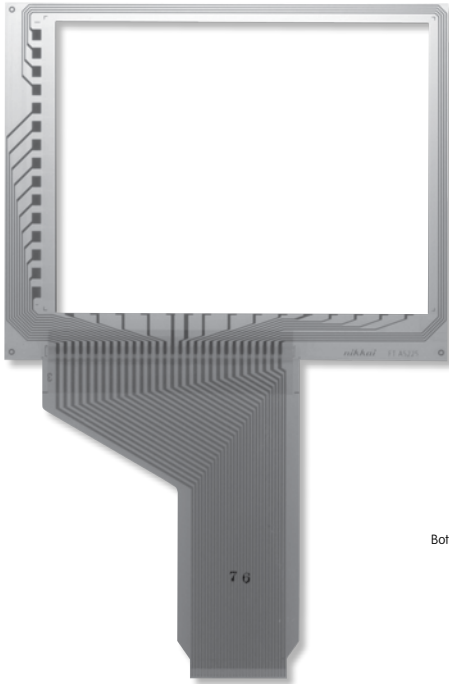

Toggle

Rockers

Pushbuttons

Programmable Illuminated PB

Keylocks

Rotaries

Slides

Tactiles

Tilt

Touch

Indicators

Accessories

Supplement

Digital Touch Screen

Part Number	Screen Size in Inches	Key Area Dimensions	Viewing Area Dimensions	External Dimensions	Panel Thickness	Terminal Detail 30 Pin .039" (1.0mm) Pitch
FTAS225-57AN	5.7	4.54" x 3.39" (115.2mm x 86.04mm)	4.80" x 3.62" (122.0mm x 92.0mm)	5.51" x 4.45" (140.0mm x 113.0mm)	.083" (2.1mm)	Length 3.94" (100.0mm)

Notes: Input method is finger. Number of keys for Digital Touch Screen: 15 x 15. See web site for dimensioned drawings for the Digital Touch Screen.

**Digital
FTAS225-57AN**