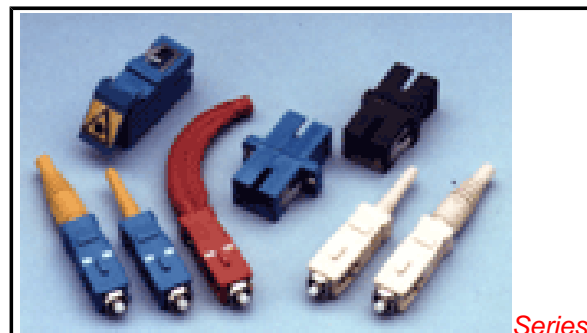

PLEASE CHECK WWW.MOLEX.COM FOR LATEST PART INFORMATION

Part Number: [106032-7050](#)
Status: **Active**
Overview: [Fiber Optic Product Families](#)
Description: SC Connector, Singlemode, 127µm Ceramic Ferrule, 3.00mm Simplex Cable, Blue Housing, White Boot, Tunable

Documents:

[Drawing \(PDF\)](#) [RoHS Certificate of Compliance \(PDF\)](#)

General

Product Family	Fiber Optic Connectors and Adapters
Series	106032
Adapter	N/A
Component Type	Connector
Mode	Singlemode
Overview	Fiber Optic Product Families
Product Name	SC

Physical

Alignment Sleeve	N/A
Boot	Straight
Ferrule Material	Ceramic
Mounting Style	N/A

Material Info

Old Part Number	860327050
-----------------	-----------

image - Reference only

Series

EU RoHS

**ELV and RoHS
Compliant**

Please visit the [Contact Us](#) section for any non-product compliance questions.

Search Parts in this Series

[106032Series](#)

Mates With

[106160](#) SC Simplex Adapter, Metal Alignment Sleeve, Screw Mount. [106167](#) SC Duplex Adapter, Ceramic Alignment Sleeve. [106171](#) SC Simplex Adapter, Metal Alignment Sleeve, Snap Mount