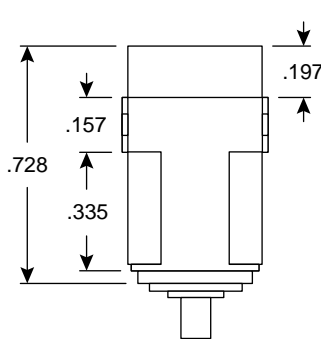

**Dimensions (In.)**

**Specifications:**

- Power rating: 5W max
- Withstand voltage: 1500VAC
- Insulation resistance: 100MΩ @ 500VDC
- Socket, contact rivet, terminals: nickel plated brass
- Spring: nickel plated piano wire
- Insulating washers: Bakelite