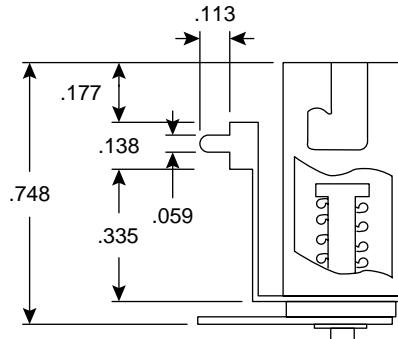

**Dimensions (In.)**

**Specifications:**

- Power rating: 5W max
- Withstand voltage: 1500VAC
- Insulation resistance: 100MΩ @ 500VDC
- Socket, contact rivet, terminals: nickel plated brass
- Spring: nickel plated piano wire
- Insulating washers: Bakelite