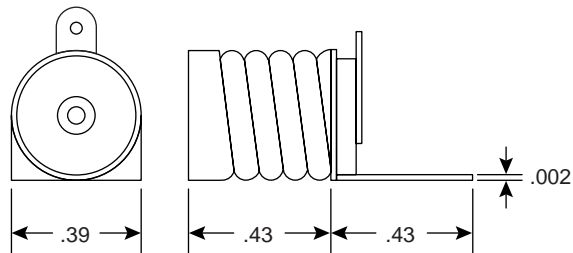

Lamp Socket

Dimensions (In.)

Specifications:

- T-3 1/4 screw type
- Miniature
- Non-insulated bracket