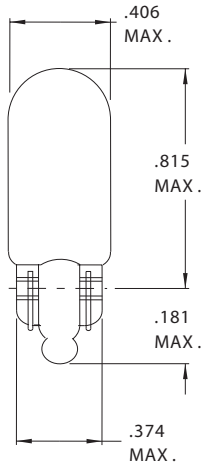

# Chicago Miniature Lighting, LLC

*Lighting the world since 1910*

T-3 1/4 Wedge Base

## T-3 1/4 Wedge Base

Part Number	Design Voltage	Amps	MSCP	Life Hours	Filament Type
CM559	1.38	.56	.33	50	S-2
CM127	2.47	.25	.45	30	C-2R
CM285	5.00	.09	.25	1,500	C-2R
CM740	5.00	.07	.19	1,500	C-6
CM820	6.00	.14	.35	1,200	C-2V
CM159	6.30	.15	.34	5,000	C-2R
CM259	6.30	.25	.65	5,000	C-2R
CM444	6.30	.25	.90	3,000	C-2V
CM447	6.30	.15	.52	1,500	C-2V
CM555	6.30	.25	.90	3,000	C-2R
CM147	7.00	.43	2.0	1,500	C-2R
CM190	7.00	.34	.30	25,000	C-2F
CM947	9.84	.50	4.0	200	C-2R
CM280	10.0	.13	.85	250	C-2V
CM3-501	12.0	.42	2.6	1,000	C-2R
CM3-504	12.0	.25	1.11	4,000	C-2V
CM3-509	12.0	.17	.80	4,000	C-2V
CM192	13.0	.33	3.0	1,000	C-2V
CM124	14.0	.27	1.5	5,000	C-2F
CM158	14.0	.24	2.0	500	C-2V
CM161	14.0	.19	1.0	1,500	C-2F
CM168	14.0	.35	3.0	1,500	C-2F
CM193	14.0	.33	2.0	5,000	C-2F
CM194	14.0	.27	2.0	1,500	C-2F
CM658	14.0	.08	.31	15,000	C-2F
CM184	14.4	.24	1.0	5,000	C-2F
CM3-505	24.0	.13	1.0	5,000	C-2F
CM3-507	24.0	.21	2.4	5,000	C-2F
CM152	28.0	.07	.85	10,000	C-2F
CM400	28.0	.10	1.6	1,000	C-2V
CM464	28.0	.17	3.0	1,500	C-2F
CM585	28.0	.04	.30	7,000	C-2F
CM655	28.0	.20	3.0	7,000	C-2F
CM656	28.0	.06	.62	2,500	C-2F
CM657	28.0	.08	.62	7,500	C-2F